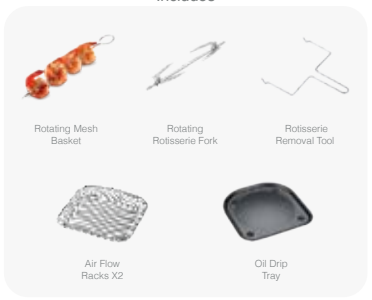

Air Fryer AF-100
DH-07830

1800W
10 Programs
16L Basket
Air Flow System

Optional Accessories

CAKE BARREL
DH-00801

METAL RACK
DH-00802

PIZZA PAN
DH-00803

GRILL RACK
DH-00804

Includes