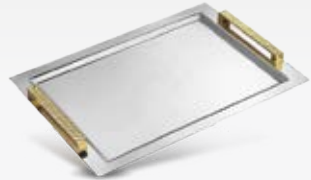

CombiGold
DH-03214